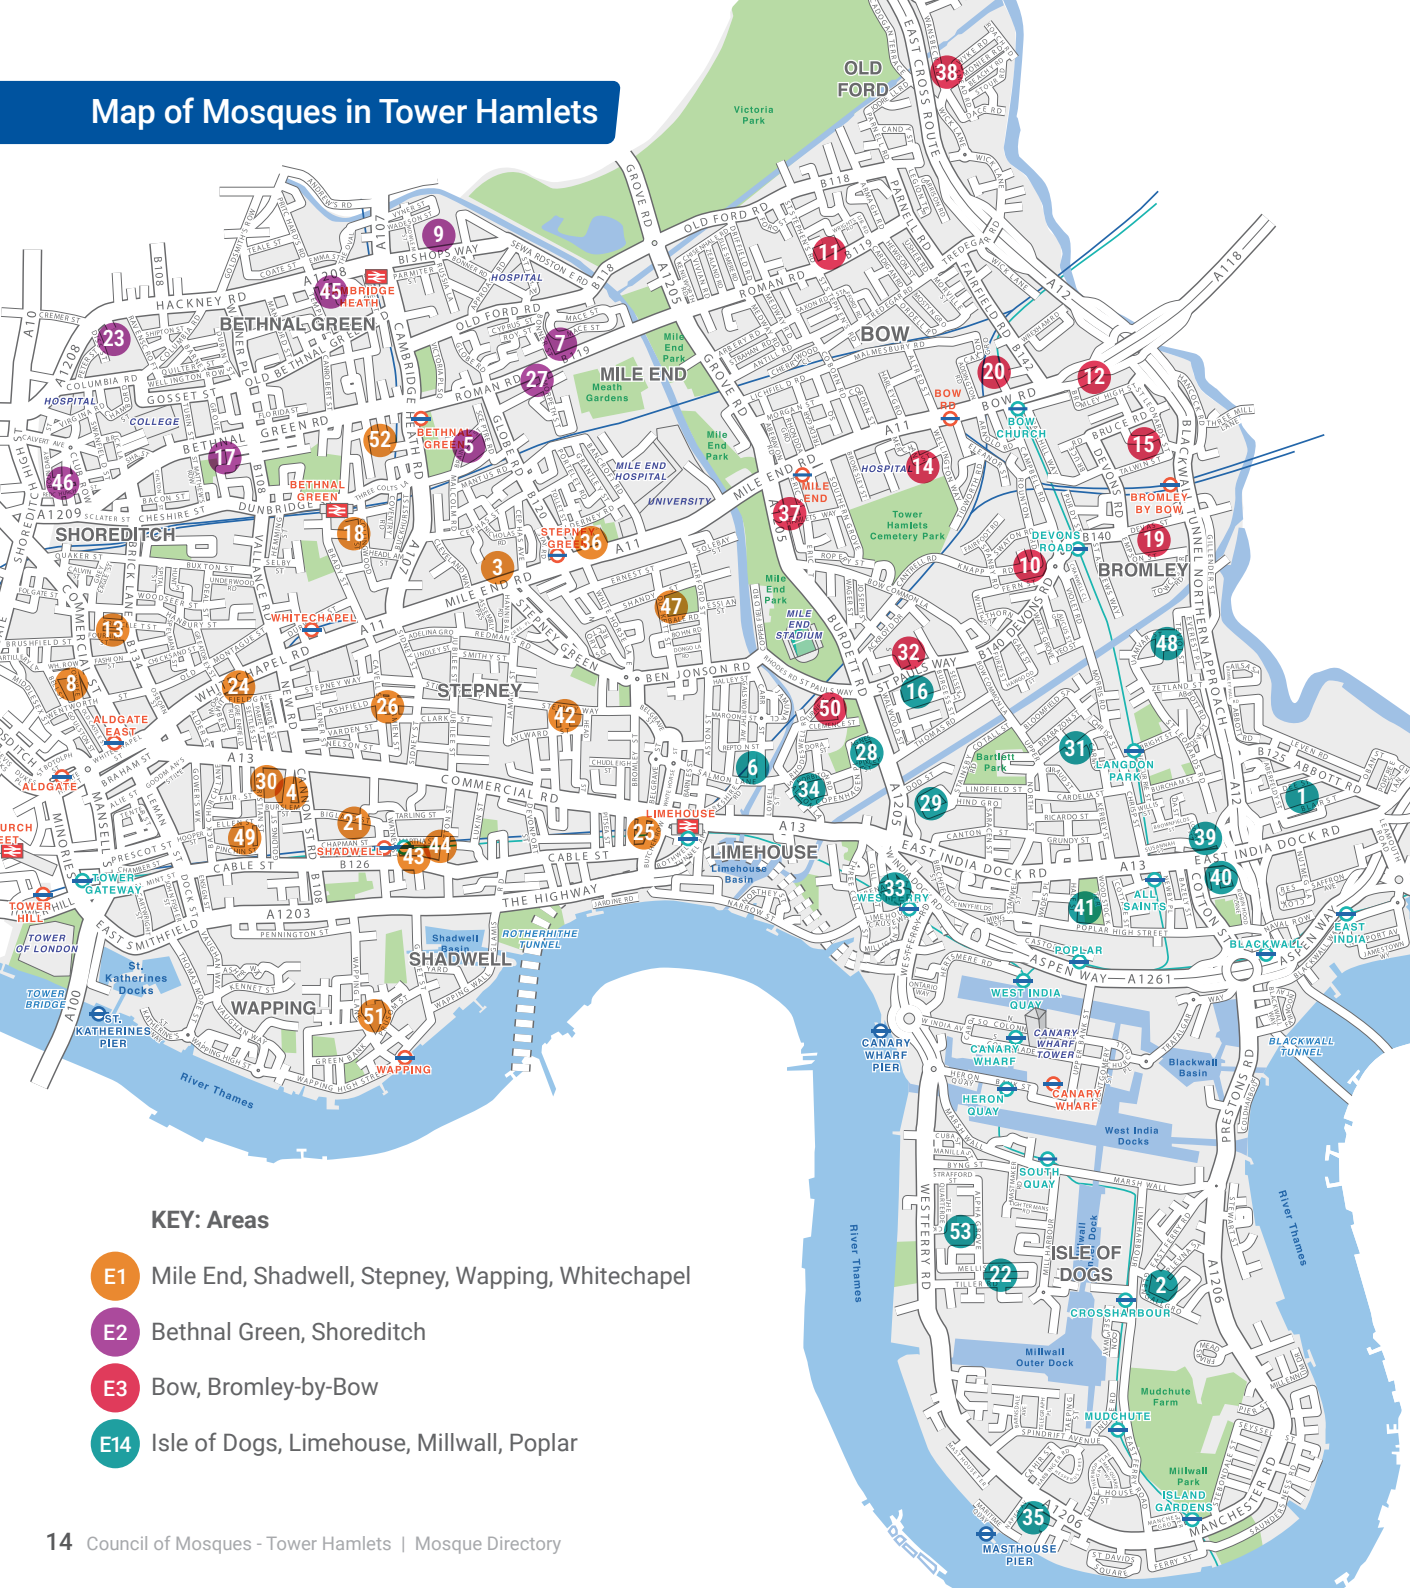

Map of Mosques in Tower Hamlets

Mosque / Organisation

- 1 Aberfeldy Islamic Cultural Centre
- 2 Al Aqsa Masjid
- 3 Al Huda Mosque
- 4 Ashaadibi Mosque
- 5 Baitul Aman Mosque
- 6 Baitul Islah
- 7 Baitul Mamur
- 8 BBC Community Centre and Mosque
- 9 Bishops Way Community Centre UK
- 10 Bow Common Masjid & Cultural Trust
- 11 Bow Muslim Community Centre
- 12 Bow Muslim Cultural Centre (Bow Central Mosque)
- 13 Brick Lane Jamme Masjid
- 14 British Estate Masjid
- 15 Bromley By Bow Bangladeshi Forum & Muslim Cultural Centre
- 16 Burdett Bangladeshi Cultural Association & Mosque
- 17 City Bangladeshi Community & Cultural Trust Centre (Burhan Uddin Mosque)
- 18 Collingwood Street Cultural Centre & Jame Masjid
- 19 Coventry Cross Mosque & Islamic Community Centre
- 20 Dar Al Arqam
- 21 Darul Ummah Jame Masjid
- 22 Docklands Community Organisation
- 23 Dorset Community Association
- 24 East London Mosque Trust
- 25 East Side Centre Masjid
- 26 Esha'a tul Islam (Ford Square Mosque)
- 27 Globe Town Mosque & Cultural Centre
- 28 Hifzul Quran Islamic Education Centre (Masjid Al-Fath)
- 29 Hind Grove Masjid & Cultural Centre
- 30 Jazari Community Centre
- 31 Lansbury Estate Muslim Association
- 32 Leopold Community Cultural Association
- 33 Limehouse Masjid
- 34 Locksley Estate Cultural Association & Mosque
- 35 Madina Jamme Masjid
- 36 Mazahirul Uloom London
- 37 Mile End Bengali Muslim Community Association (Hamlets Way Mosque)
- 38 Mimbar Academy
- 39 Poplar Central Mosque
- 40 Poplar Mosque and Community Centre
- 41 Poplar Shahjalal Mosque
- 42 Redcoat Community Centre & Mosque
- 43 Shadwell Gardens TRA
- 44 Shadwell Jame Masjid
- 45 Shahporan Masjid and Islamic Centre Trust
- 46 Shoreditch Masjid & Islamic Cultural Centre
- 47 Stepney Shahjalal Mosque & Cultural Centre
- 48 Teviot British Bangladeshi Association
- 49 The Markazi Masjid London
- 50 Turners & Locksley Community Centre (Turners Road Masjid)
- 51 Wapping Noorani Masjid & Cultural Centre
- 52 Weavers Fields Prayer Hall Trust
- 53 Westferry Community Organisation / Masjid

KEY: Areas

- E1 Mile End, Shadwell, Stepney, Wapping, Whitechapel
- E2 Bethnal Green, Shoreditch
- E3 Bow, Bromley-by-Bow
- E14 Isle of Dogs, Limehouse, Millwall, Poplar